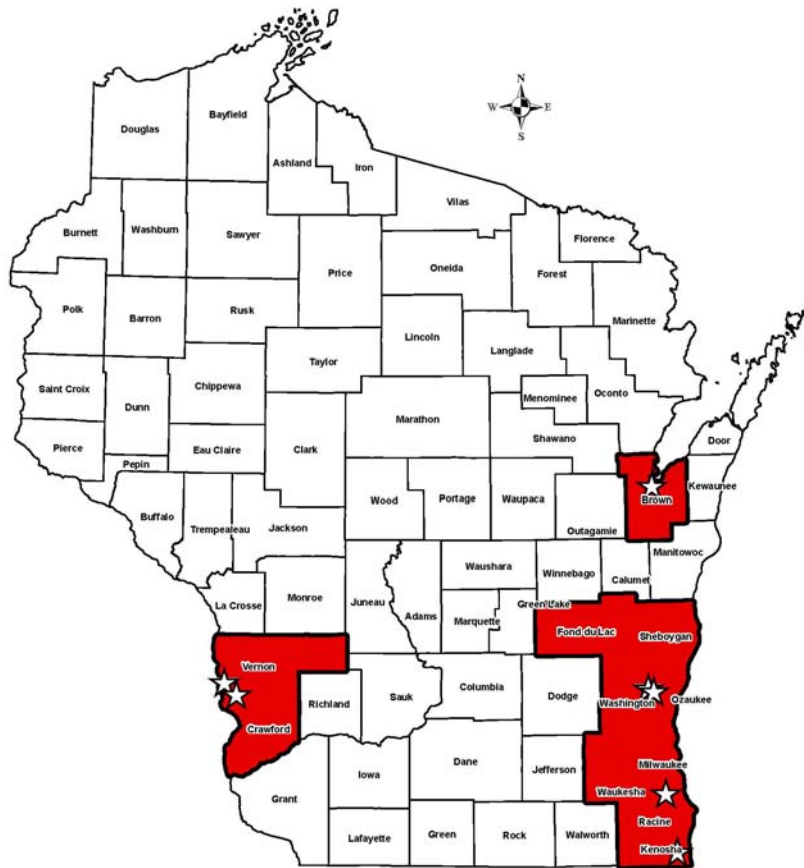

Firewood Quarantines in Wisconsin

☆ Infestation
■ Quarantine

Counties Quarantined
For Emerald Ash Borer

**Brown, Crawford
Fond du Lac, Kenosha
Milwaukee, Ozaukee
Racine, Sheboygan
Vernon, Washington
Waukesha**

Do Not Move Firewood
or Other Ash Products
From These Counties

Questions?

Ask property staff or call 1-877-303-WOOD.
Please don't move firewood. Buy it where you use it.

Unless certified, firewood from more than 50 miles away
or out of state is prohibited on this and other state properties
AND

Hardwood firewood that was harvested, purchased or stored in
a quarantine county may not leave the area unless certified by
WI DATCP (certification for manufacturers only).

To legally transport firewood **THROUGH** the quarantine area,
do not stop in the area unless you need to refuel your vehicle.
Continue through the area as soon as you have refueled.