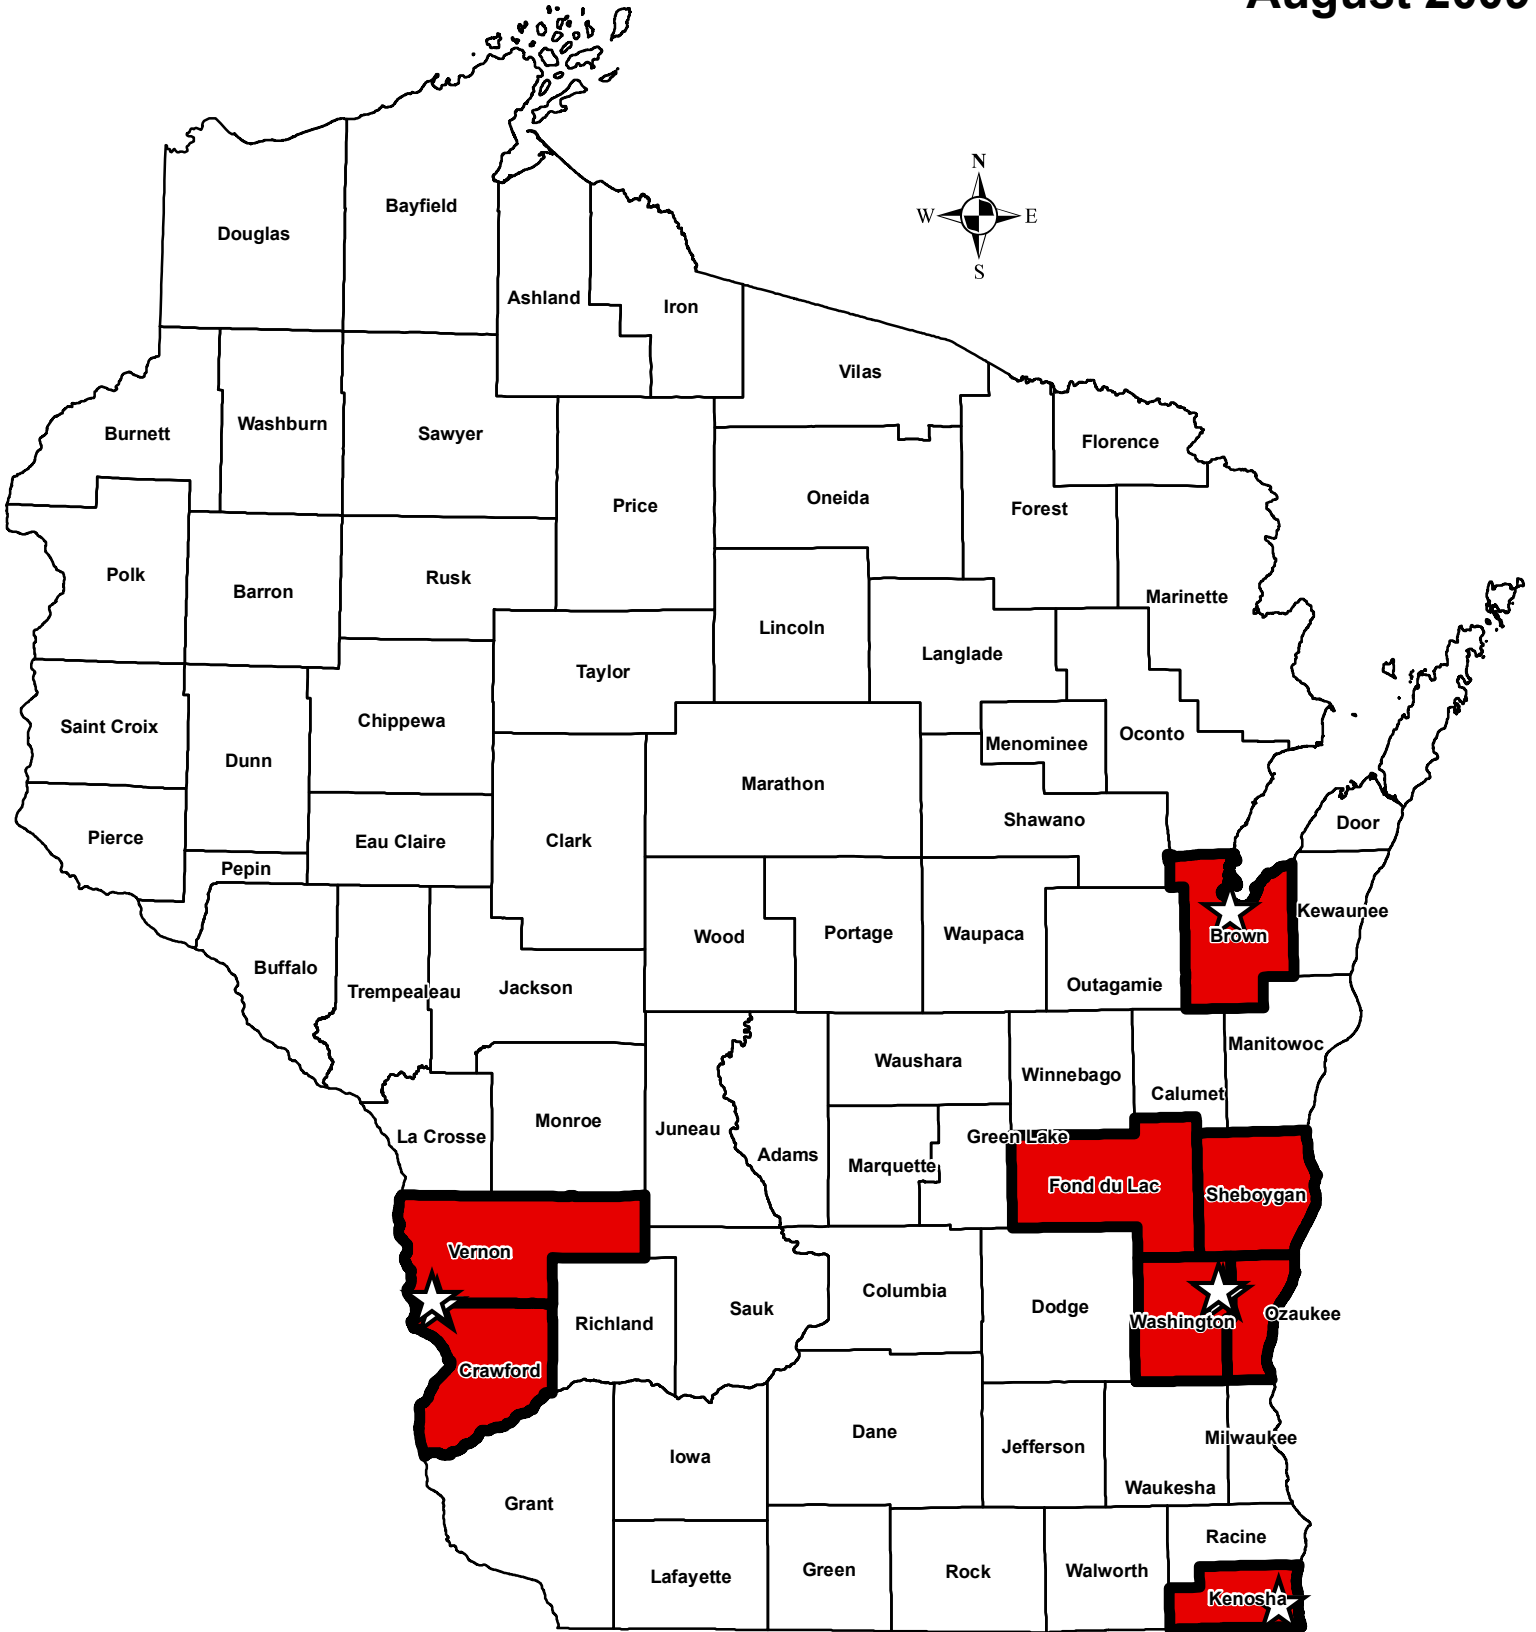

# EAB Quarantine Counties & Approximate Locations of Infestation

WI DATCP

August 2009

☆ Infestation

■ Quarantine